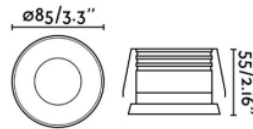

White LED recessed lamp made of metal. GAS is a low luminance downlight which will provide light quality for home lighting.

General characteristics

Fixation	Ceiling
IP	20
Hertz	50/60Hz
Flush box dimensions	ø76mm
Power	8W
Cutting size	ø76mm